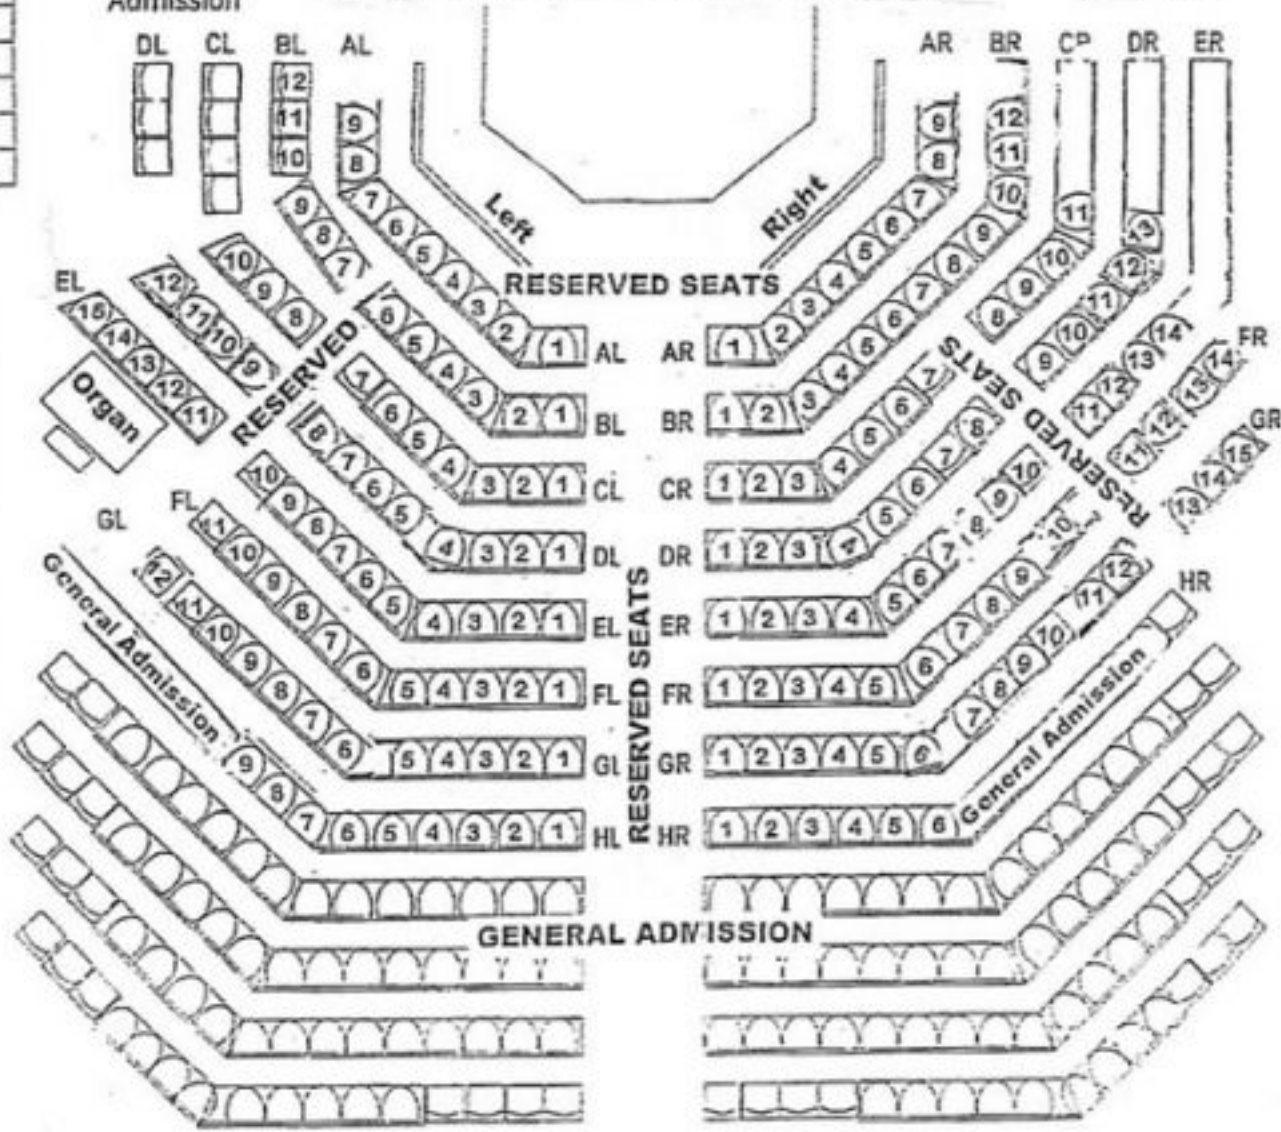

General Admission

ST. JOHN VIANNEY SEATING CHART

General Admission

MONITOR SECTION